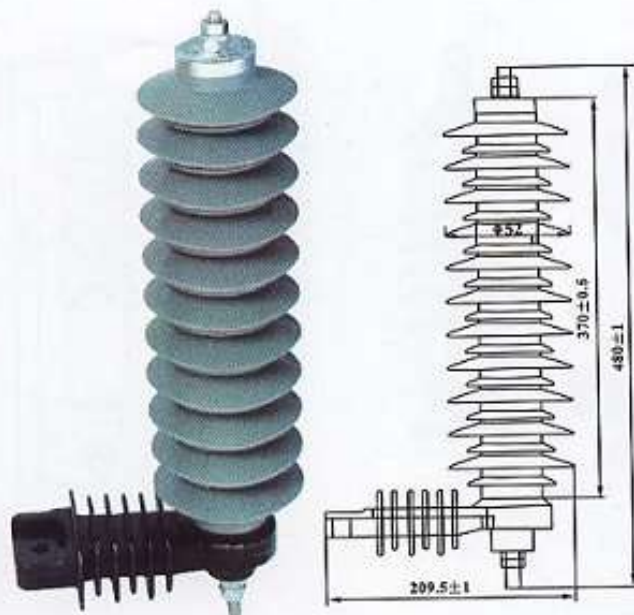

F7-30KV
(leakage distance)-890mm

F8-24KV
(leakage distance)-735mm

F9-36KV
(leakage distance)-970mm

F10-36KV
(leakage distance)-1100mm