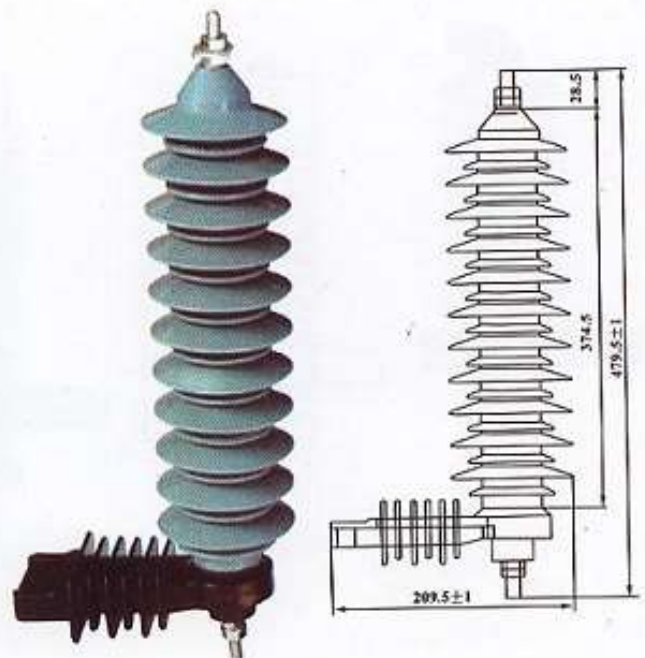

F7-30KV
(leakage distance)-890mm

F8-24KV
(leakage distance)-735mm

F9-36KV
(leakage distance)-970mm

F10-36KV
(leakage distance)-1100mm